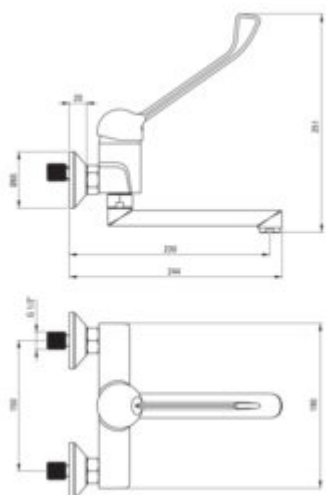

CORIO

Washbasin tap, wall-mounted

Product code: BFC_050C

EAN: 5908212098950

Color: chrome

Warranty [years]: 7

Mixer

Finish	chrome
Material	brass
Mixer type	single-handle, mixer
Installation method	wall-mounted
Total mixer height [mm]	251
Flow class [l/min]	A <= 15 (9.1 - 15)
Acoustic group [dB]	I (x <= 20)
Clinic lever	yes

Mixer cartridge

Ceramic cartridge size	40 mm
------------------------	-------

Spout

Mixer spout range [mm]	230
Material	stainless steel

Aerator

Aerator type	honeycomb
Aerator size	M24

Features:

- The mixer body is made of the highest quality brass
- The mixer is equipped with a stream aerator
- Extended Clinic lever for easy operation
- Only the best materials, the quality of which has been confirmed by laboratory tests
- Cleaning agent for fixtures in all colors available