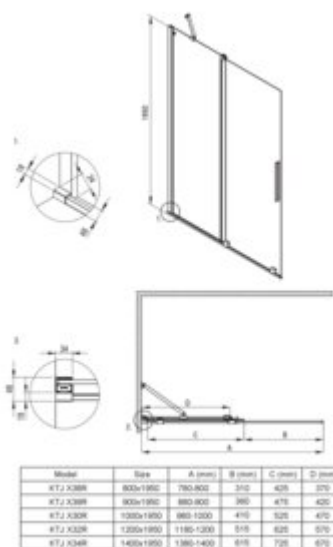

PRIZMA
Shower cabin, square

Product code: KPN0P09P09

EAN: 5907650884118

Color: chrome

Warranty [years]: 5

Showe cabin

Finish	chrome
Shape	square
Width [mm]	900
Length [mm]	900
Height [mm]	1950
Glass finish	transparent
Glass thickness [mm]	6
Active cover	yes
Railing length [mm]	1200
Railings	short to perpendicular wall/long to parallel wall
Reversible doors	yes
Installation without shower tray possible	yes
Possibility to install a railing to a perpendicular wall	yes

Features:

- Hydrophobic Active-Cover coating that makes it easier for water to run off the glass
- Possibility to install the cabin without a shower tray, directly on the tiles
- Safe and durable tempered glass
- Only the best materials, the quality of which has been confirmed by laboratory tests
- Dedicated to Active Cover surfaces
- The railings give the structure rigidity
- Resistance to impacts, chemicals and stains in accordance with PN-EN 14428+A1:2008 norm, c
- Possibility of mounting the cabin directly on tiles or on Correo granite (KQR) and Kerria Plus acrylic (KTS) shower trays
- Dedicated cleaning agent, safe for cleaned surfaces