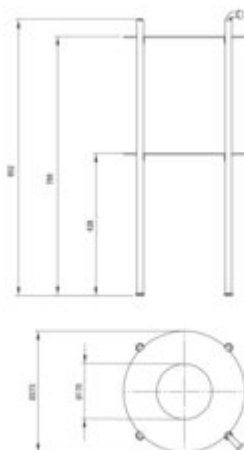

SILIA

Standing bathroom console

Product code: CKS_C36A

EAN: 5908322031304

Color: brushed bronze

Warranty [years]: 2

Furniture

Finish	brushed bronze
Installation method	standing
Width [mm]	365
Height [mm]	845
Depth [mm]	365
Material	stainless steel
Adjustable feet	yes
Towel hanger	yes
Mounting kit included	yes

Features:

- Innovative and easy-to-maintain coating - brushed bronze
- Coating applied using the PVD method
- Deante Design Studio Collection
- Harmony and symmetry in your bathroom
- A console dedicated to washbasins from the Silia collection
- Practical shelf for cosmetics
- Useful towel hook
- Dedicated cleaning agent, safe for cleaned surfaces