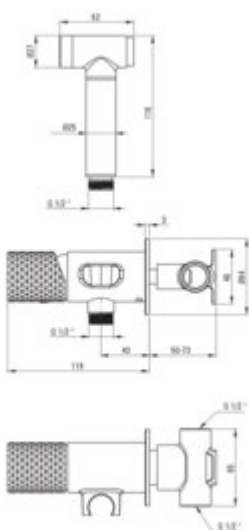

SILIA HEXA

Bidet tap, concealed

Product code: BHS_F34M

EAN: 5907650886655

Color: brushed steel

Warranty [years]: 7

Mixer

Finish	steel
Material	brass
Mixer type	single-handle, mixer
Installation method	concealed
Total mixer height [mm]	107
Flow class [l/min]	Z - 4-9 l/min
Acoustic group [dB]	II (20 < x <= 30)
Check valves	yes

Mixer cartridge

Ceramic cartridge size	35 mm
------------------------	-------

Hose

Length [mm]	1200
Anti-twist	1

Hand shower

Number of functions	1
Start_stop	yes

Features:

- Deante Design Studio Collection
- Decorative lever - jewelry for your bathroom
- Noble form and timeless simplicity
- Innovative and easy to maintain brushed steel coating
- Coating applied using the PVD method
- The mixer body is made of the highest quality brass
- Only the best materials, the quality of which has been confirmed by laboratory tests
- Durable hose ends made of brass
- Flush-mounted installation ensures the aesthetics of the bathroom
- Anti-twist system, preventing the hose from twisting
- Z flow class (4-9 l/min) allowing for water consumption reduction
- The mixer is equipped with non-return valves so that the mixed water does not flow back in
- Cleaning agent for fixtures in all colors available