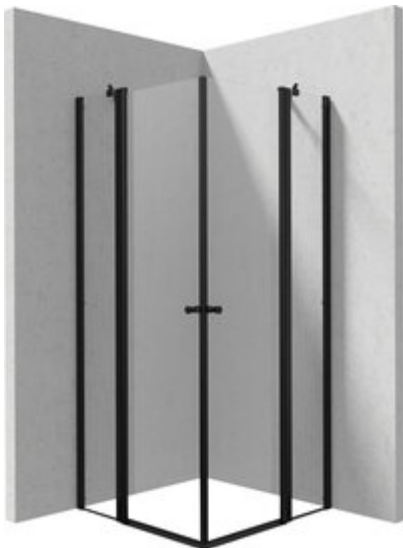

KERRIA PLUS

Shower cabin, square

Product code: KKNNU09U09

EAN: 5907650884293

Color: nero

Warranty [years]: 5

Showe cabin

Side dimension [mm]	900

Shower door

Finish	nero
Width [mm]	900
Height [mm]	2000
Glass finish	transparent
Glass thickness [mm]	6
Active cover installation	yes
	to be completed with KTS doors , to be completed with KTS walk-in
Railing length [mm]	360
Masking of assembly elements	yes
Profiles levelling the curvature of the walls	yes
rails	adjustable stiffening the cabin
Holders	with safety
Tempered glass TOTAL WHITE	yes
Reversible doors	yes
Silent closing	yes
Installation without shower tray possible	yes
Lifting hinges	yes

Features:

- Possibility of mounting the cabin directly on tiles or on Correo granite (KQR) and Kerria Plus acrylic (KTS) shower trays
- Profiles levelling the curvature of the walls
- Hinges in the plane of the glass
- The railings give the structure rigidity
- Active Cover coating
- Dedicated to Active Cover surfaces
- Covering of assembly elements
- Reversible door that allows the cabin to be mounted on the right or left side
- Safe and durable tempered glass
- TOTALWHITE transparent glass
- Resistance to impacts, chemicals and stains in accordance with PN-EN 14428+A1:2008 norm, c
- Only the best materials, the quality of which has been confirmed by laboratory tests
- Dedicated cleaning agent, safe for cleaned surfaces