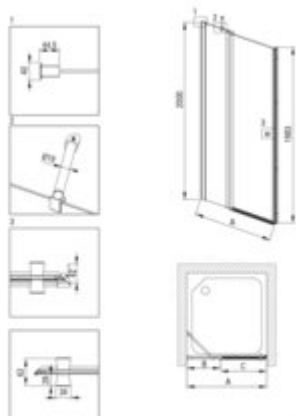

KERRIA PLUS

Shower cabin, square

Product code: KKNNU09U09

EAN: 5907650884293

Color: nero

Warranty [years]: 5

Showe cabin

Side dimension [mm]	900

Shower door

Finish	nero
Width [mm]	900
Height [mm]	2000
Glass finish	transparent
Glass thickness [mm]	6
Active cover installation	yes
	to be completed with KTS doors , to be completed with KTS walk-in
Railing length [mm]	360
Masking of assembly elements	yes
Profiles levelling the curvature of the walls	yes
rails	adjustable stiffening the cabin
Holders	with safety
Tempered glass TOTAL WHITE	yes
Reversible doors	yes
Silent closing	yes
Installation without shower tray possible	yes
Lifting hinges	yes

Features:

- Possibility of mounting the cabin directly on tiles or on Correo granite (KQR) and Kerria Plus acrylic (KTS) shower trays
- Profiles levelling the curvature of the walls
- Hinges in the plane of the glass
- The railings give the structure rigidity
- Active Cover coating
- Dedicated to Active Cover surfaces
- Covering of assembly elements
- Reversible door that allows the cabin to be mounted on the right or left side
- Safe and durable tempered glass
- TOTALWHITE transparent glass
- Resistance to impacts, chemicals and stains in accordance with PN-EN 14428+A1:2008 norm, c
- Only the best materials, the quality of which has been confirmed by laboratory tests
- Dedicated cleaning agent, safe for cleaned surfaces