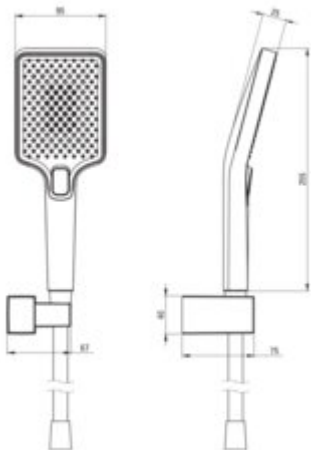

Product code: NBZ\_N41K

EAN: 5907650819912

Color: nero

Warranty [years]: 2

**Hand shower holder**

Finish	nero
Shape	square
Material	ABS
installation	wall-mounted
Hand shower angle adjustment	yes

**Hose**

Finish	nero
Length [mm]	1500
Braid material	PVC
Tip material	brass
end at the faucet - type	conical
Dimension	1/2"
end at the shower hand - type	conical
Dimension	1/2"
Anti-twist	1

**Hand shower**

Finish	nero
Number of functions	4
Shape	square
Anti-calc	yes
Material	ABS
Stream type	rain, hydromassage, 2 x mixed
Flow class [l/min]	7.2 ≤ Z < 12 (7.2 - 11.9)
Connection thread 1/2"	yes

**Features:**

- Innovative, durable and easy to clean Nero coating
- Anti-calc hand shower
- Adjustable shower hand angle
- Only the best materials, the quality of which has been confirmed by laboratory tests
- Dedicated cleaning agent, safe for cleaned surfaces