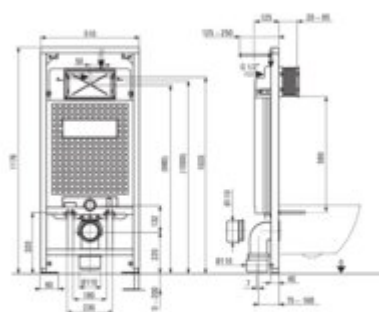

PEONIA

Toilet set, concealed

Product code: CDEF6ZPW

EAN: 5907650866145

Color: white, brushed steel

Warranty [years]: 10

Concealed toilet frame

Frame height adjustment [mm]	200
Tank capacity [l]	9
Double flushing [l]	3/6
Designated for light casing	yes
Designated for installation in front of the load-bearing wall	yes
Connection valve G1/2"	yes
Silent flushing and filling	yes
Mounting bolts spacing 180 mm and 230 mm	yes

Toilet bowl

Finish	white
Type	wall-mounted
Rim type	rimless
Hidden mountings	yes

Toilet seat

Slow-close toilet seat	yes
Slim toilet seat	yes
Chrome hinges	no
Quick seat detachment	yes
Antibacterial	yes

Flush button

Finish	brushed steel
Surface type	brushed
Button type	duple

Features:

- Hard and durable ceramics does not lose its properties with long use
- Antibacterial coating, preventing the growth of microorganisms
- Rimless bowl for easy cleaning and hygiene
- Dual button, allowing adjustment of the amount of water used for flushing
- Innovative concealed frame
- Mounting system with hidden fixings
- Soft-closing toilet seat
- Cleaning agent for fixtures in all colors available
- Coating applied using the PVD method