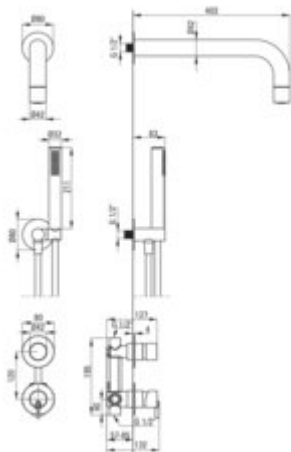

SILIA

Concealed shower set, with a fixed shower head

 deante

Product code: NQS_N9XK

EAN: 5907650819141

Color: nero

Warranty [years]: 7

Mixer

Mixer type	single-handle, mixer
Installation method	concealed
Flow class [l/min]	S - 15.1-19.8 l/min
Acoustic group [dB]	I (x <= 20)

Spout

Spout type	still
Range of shower/ bath spout [mm]	382

Shower overhead

Shape	round
Material	brass
thickness	42
Diameter [mm]	42
Anti-calc	yes
Number of functions	1
Stream type	rain

Hand shower

Number of functions	1
Anti-calc	yes
Stream type	rain
Additional features	cool-out

Hose

Length [mm]	1500
Braid material	PVC
Anti-twist	1

Angled hose connector

Finish	nero
Connection type	for the hose with hand shower holder
Shape	round
Material	brass
Connection thread	yes
Concealed mounting	yes