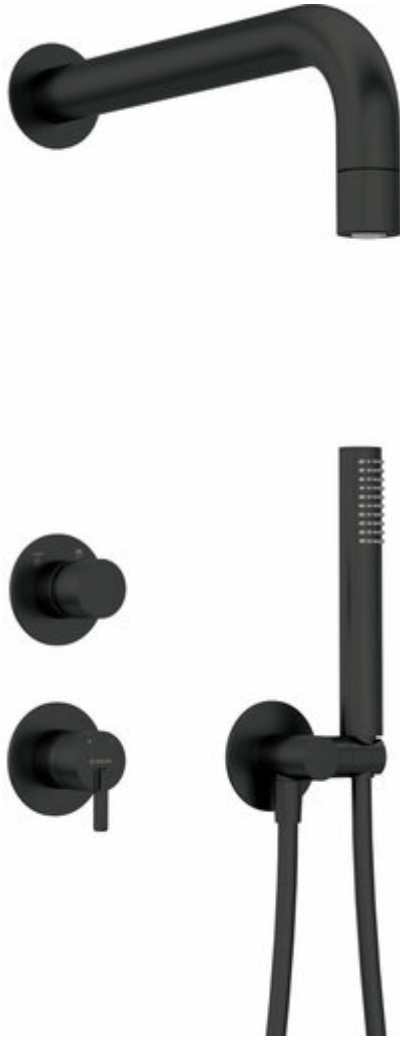

SILIA

Concealed shower set, with a fixed shower head

 deante

Product code: NQS_N9XK

EAN: 5907650819141

Color: nero

Warranty [years]: 7

Mixer

Mixer type	single-handle, mixer
Installation method	concealed
Flow class [l/min]	S - 15.1-19.8 l/min
Acoustic group [dB]	I (x <= 20)

Spout

Spout type	still
Range of shower/ bath spout [mm]	382

Shower overhead

Shape	round
Material	brass
thickness	42
Diameter [mm]	42
Anti-calc	yes
Number of functions	1
Stream type	rain

Hand shower

Number of functions	1
Anti-calc	yes
Stream type	rain
Additional features	cool-out

Hose

Length [mm]	1500
Braid material	PVC
Anti-twist	1

Angled hose connector

Finish	nero
Connection type	for the hose with hand shower holder
Shape	round
Material	brass
Connection thread	yes
Concealed mounting	yes