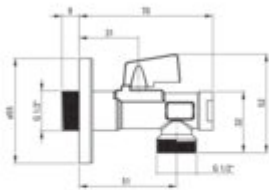

Angle valve, for connecting a toilet flush

Product code: VFA_B63M

EAN: 5908212057100

Color: chrome

Warranty [years]: 2

Finish	chrome
Surface type	shine
Type	angle
Material	brass
Installation thread	1/2"
Connection thread	1/2"
Metal knob	yes
with a filter	yes
with a masking rosette	yes