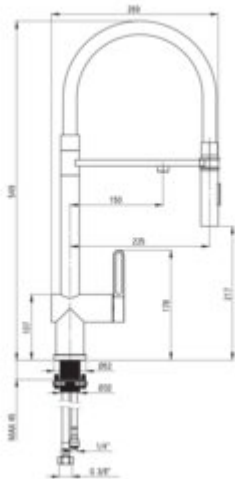

MAGNETIC

Kitchen tap, with water filtration kit

Product code: BRMFC75M
EAN: 5907650895770
Color: brushed bronze
Warranty [years]: 7

Mixer

Finish	brushed bronze
Material	steel 304
Mixer type	for the water filter connection, single-handle, mixer
Installation method	standing
Flow class [l/min]	Z - 4-9 l/min
Acoustic group [dB]	I (x <= 20)

Mixer cartridge

Ceramic cartridge size	35 mm
------------------------	-------

Spout

Spout type	elastic
Material	silicone

Aerator

Aerator type	honeycomb
--------------	-----------

Connecting hose

Length [mm]	600
Installation thread	3/8"
Connection thread	M10

Hand shower

Number of functions	2
---------------------	---

Features:

- Deante Design Studio Collection
- The mixer is equipped with a stream aerator
- 2-function spout
- Magnetic spout holder
- Z flow class (4-9 l/min) allowing for water consumption reduction
- The mounting sleeve facilitates the installation of the mixer
- Only the best materials, the quality of which has been confirmed by laboratory tests
- Cleaning agent for fixtures in all colors available
- Innovative and easy-to-maintain coating - brushed bronze
- Coating applied using the PVD method
- Triple water filtration
- Water flow monitoring