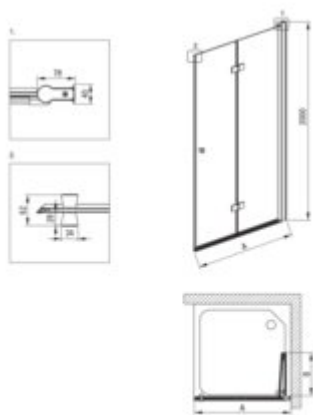

KERRIA PLUS

Shower cabin, square

Product code: KKNNX08X08

EAN: 5907650884415

Color: nero

Warranty [years]: 5

Model	Size [mm]	A [mm]	B [mm]
67EaKSP	700x2000	670-688	200
67EaKSP	800x2000	770-785	200
67EaKSP	900x2000	870-888	200
67EaKSP	1000x2000	970-985	200

Showe cabin

Side dimension [mm]	785
Holders	with safety

Shower door

Finish	nero
Width [mm]	800
Height [mm]	2000
Glass finish	transparent
Glass thickness [mm]	6
Active cover installation	yes
	to be completed with KTS doors , to be completed with KTS walk-in
Side dimension [mm]	785
Adjustment range from [mm]	-10
Masking of assembly elements	yes
Profiles levelling the curvature of the walls	yes
Holders	with safety
Tempered glass TOTAL WHITE	yes
Reversible doors	yes
Silent closing	yes
Installation without shower tray possible	yes
Lifting hinges	yes
Hinges flush with the glass	yes

Features:

- Safe and durable tempered glass
- TOTALWHITE transparent glass
- Reversible door that allows the cabin to be mounted on the right or left side
- Possibility to install the cabin without a shower tray, directly on the tiles
- Active Cover coating
- Dedicated to Active Cover surfaces
- Covering of assembly elements
- Precise door closing through lifting hinges
- Folding door handle included
- Profiles leveling the curvature of the walls
- Hinges in the plane of the glass
- Resistance to impacts, chemicals and stains in accordance with PN-EN 14428+A1:2008 norm, c
- Only the best materials, the quality of which has been confirmed by laboratory tests
- Dedicated cleaning agent, safe for cleaned surfaces