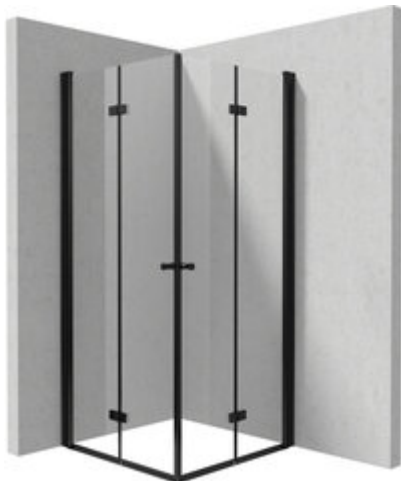

KERRIA PLUS

Shower cabin, square

Product code: KKNNX08X08

EAN: 5907650884415

Color: nero

Warranty [years]: 5

Model	Size [mm]	A [mm]	B [mm]
67EaKSP	700x2000	670-688	200
67EaKSP	800x2000	770-785	200
67EaKSP	900x2000	870-888	200
67EaKSP	1000x2000	970-985	200

Showe cabin

Side dimension [mm]	785
Holders	with safety

Shower door

Finish	nero
Width [mm]	800
Height [mm]	2000
Glass finish	transparent
Glass thickness [mm]	6
Active cover installation	yes
	to be completed with KTS doors , to be completed with KTS walk-in
Side dimension [mm]	785
Adjustment range from [mm]	-10
Masking of assembly elements	yes
Profiles levelling the curvature of the walls	yes
Holders	with safety
Tempered glass TOTAL WHITE	yes
Reversible doors	yes
Silent closing	yes
Installation without shower tray possible	yes
Lifting hinges	yes
Hinges flush with the glass	yes

Features:

- Safe and durable tempered glass
- TOTALWHITE transparent glass
- Reversible door that allows the cabin to be mounted on the right or left side
- Possibility to install the cabin without a shower tray, directly on the tiles
- Active Cover coating
- Dedicated to Active Cover surfaces
- Covering of assembly elements
- Precise door closing through lifting hinges
- Folding door handle included
- Profiles leveling the curvature of the walls
- Hinges in the plane of the glass
- Resistance to impacts, chemicals and stains in accordance with PN-EN 14428+A1:2008 norm, c
- Only the best materials, the quality of which has been confirmed by laboratory tests
- Dedicated cleaning agent, safe for cleaned surfaces