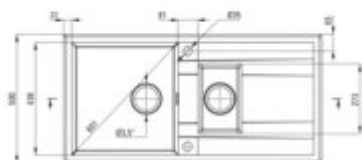

#### Sink

Finish	metallic graphite
Surface type	matte
Material	granite
Installation method	inset
Number of bowls	1.5
Minimum cabinet width [mm]	800
Width [mm]	500
Length [mm]	1000
Height [mm]	208
Bowl depth [mm]	190
2nd bowl depth [mm]	140
Cut-out Length [mm]	980
Cut-out Width [mm]	480
Reversible	yes
Equipped with accessories	yes
Drain diameter	3.5"
Number of holes	2