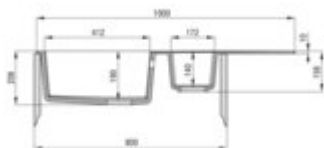

#### Sink

Finish	metallic graphite
Surface type	matte
Material	granite
Installation method	inset
Number of bowls	1.5
Minimum cabinet width [mm]	800
Width [mm]	500
Length [mm]	1000
Height [mm]	208
Bowl depth [mm]	190
2nd bowl depth [mm]	140
Cut-out Length [mm]	980
Cut-out Width [mm]	480
Reversible	yes
Equipped with accessories	yes
Drain diameter	3.5"
Number of holes	2