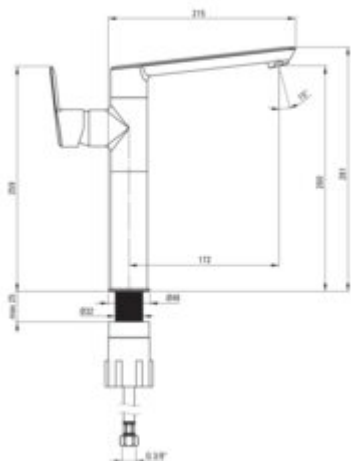

## Washbasin tap, tall

Product code: BQA\_N20K

EAN: 5907650826415

Color: nero

Warranty [years]: 7

### Mixer

Finish	nero
Material	brass
Mixer type	single-handle, mixer
Installation method	standing
Total mixer height [mm]	281
Flow class [l/min]	A <= 15 (9.1 - 15)
Acoustic group [dB]	I (x <= 20)

### Mixer cartridge

Ceramic cartridge size	35 mm
------------------------	-------

### Connecting hose

Length [mm]	450
Installation thread	3/8"
Connection thread	M10