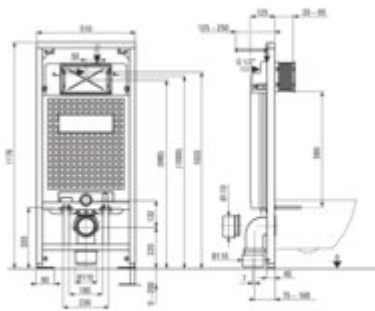

## Toilet set, concealed

**Product code:** CDVS6WPW

**EAN:** 5908212068342

**Color:** chrome, white

**Warranty [years]:** 10

### Concealed toilet frame

Frame height adjustment [mm]	200
Tank capacity [l]	9
Double flushing [l]	3/6
Designated for light casing	yes
Designated for installation in front of the load-bearing wall	yes
Connection valve G1/2"	yes
Silent flushing and filling	yes
Mounting bolts spacing 180 mm and 230 mm	yes