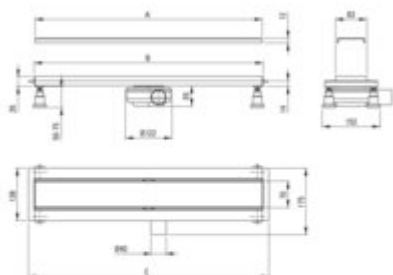

NEO

Linear drain, floor

Product code: KNS_N05D

EAN: 5908322031366

Color: nero

Warranty [years]: 2

Model	A [mm]	B [mm]	C [mm]
KNS_N05D	491	500	510
KNS_N05D	591	600	610
KNS_N05D	691	700	710
KNS_N05D	791	800	810

Finish	nero
Length [mm]	500
Material	aluminium
Siphon flow [l/min]	42
Siphon 360 degrees	yes
Siphon included	yes
Siphon cleaned from the top	yes
Connection diameter [mm]	40/50
adjustable feet included	yes
Reversible drain	yes
Waterproofing mat	yes