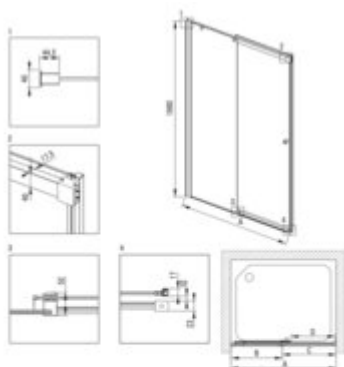

KERRIA PLUS

Shower cabin, rectangular

Product code: KKNP10S09

EAN: 5907650885450

Color: nero

Warranty [years]: 5

Model	Size [mm]	A [mm]	B [mm]	C [mm]	D [mm]	W (KTS) [mm]	H (KTS) [mm]
KTSPN10P	1000x2000	900	1000	2000	1000	1000	2000
KTSPN10P	1100x2000	1000	1100	2000	1100	1100	2000
KTSPN10P	1200x2000	1100	1200	2000	1200	1200	2000
KTSPN10P	1300x2000	1200	1300	2000	1300	1300	2000
KTSPN10P	1400x2000	1300	1400	2000	1400	1400	2000
KTSPN10P	1500x2000	1400	1500	2000	1500	1500	2000
KTSPN10P	1600x2000	1500	1600	2000	1600	1600	2000
KTSPN10P	1700x2000	1600	1700	2000	1700	1700	2000
KTSPN10P	1800x2000	1700	1800	2000	1800	1800	2000
KTSPN10P	1900x2000	1800	1900	2000	1900	1900	2000

Showe cabin (KTSPN10P)

Side dimension [mm]	1010
---------------------	------

Showe cabin (KTS_N39P)

Finish	nero
Width [mm]	900
Height [mm]	2000
Glass finish	transparent
Glass thickness [mm]	6
Active cover installation	yes

to be completed with KTS doors , to be completed with KTS walk-in , possibility of assembly with a KTS movable panel

Side dimension [mm]	870
Adjustment range from [mm]	700
Adjustment range up to [mm]	1200
Masking of assembly elements	yes
Profiles levelling the curvature of the walls	yes
Railings	adjustable stiffening the cabin
Tempered glass TOTAL WHITE	yes
Installation without shower tray possible	yes

Shower door (KTSPN10P)

Finish	nero
Width [mm]	1000
Height [mm]	2000
Glass finish	transparent
Glass thickness [mm]	6
Active cover installation	yes

to be completed with KTS walk-in

Masking of assembly elements	yes
Profiles levelling the curvature of the walls	yes