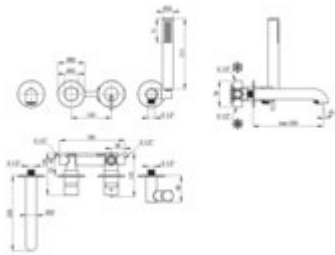

SILIA

Bath mixer, 4-hole

Product code: BQS_R18P
EAN: 5907650827023
Color: brushed gold
Warranty [years]: 7

Mixer

Finish	brushed gold
Material	brass
Mixer type	single-handle, mixer
Installation method	concealed
Total mixer height [mm]	226
Flow class [l/min]	A <= 15 (9.1 - 15)
Acoustic group [dB]	I (x <= 20)

Mixer cartridge

Ceramic cartridge size	35 mm
------------------------	-------

Spout

Spout type	still
Material	brass

Function switch

Switch type	click mechanical
-------------	------------------

Aerator (NQS_R81K)

Aerator type	silicone, laminar
Aerator size	M24

Aerator (XDCTOPC00)

Aerator type	flat, swivel, silicone
Aerator size	M24

Hose

Length [mm]	1500
Anti-twist	1

Hand shower

Number of functions	1
Anti-calc	yes
Additional features	cool-out