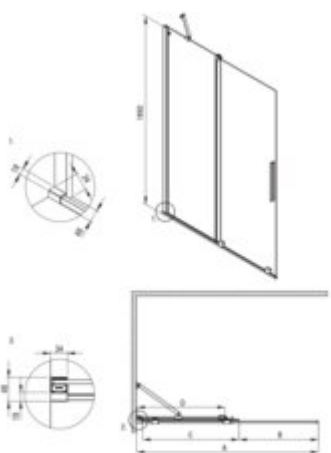

PRIZMA

Shower wall, walk-in

Product code: KTJ_D39R

EAN: 5907650839385

Color: titanium

Warranty [years]: 5

Model	Size	A (mm)	B (mm)	C (mm)	D (mm)
KTJ K38R	800x1950	780-800	310	420	370
KTJ K39R	900x1950	880-900	360	470	420
KTJ K30R	1000x1950	980-1000	410	520	470
KTJ K32R	1200x1950	1180-1200	510	620	570
KTJ K34R	1400x1950	1380-1400	610	720	670

Finish	titanium
Width [mm]	900
Height [mm]	1950
Glass finish	transparent
Glass thickness [mm]	6
Active cover	yes
Side dimension [mm]	900
Railings	short to perpendicular wall/long to parallel wall
Tempered glass TOTAL WHITE	no
Reversible doors	yes
Installation without shower tray	yes possible
Possibility to install a railing to a perpendicular wall	yes

Features:

- Only the best materials, the quality of which has been confirmed by laboratory tests
- Hydrophobic Active-Cover coating that makes it easier for water to run off the glass
- Possibility to install the cabin without a shower tray, directly on the tiles
- Safe and durable tempered glass
- Dedicated to Active Cover surfaces
- Resistance to impacts, chemicals and stains in accordance with PN-EN 14428+A1:2008 norm, c
- Reversible door that allows the cabin to be mounted on the right or left side
- Can be combined with a second sliding wall and the Prizma walk-in shower wall
- Dedicated cleaning agent, safe for cleaned surfaces
- Possibility of mounting the cabin directly on tiles or on Correo granite (KQR) and Kerria Plus acrylic (KTS) shower trays
- The set includes two rails - short and long
- Free combination of elements