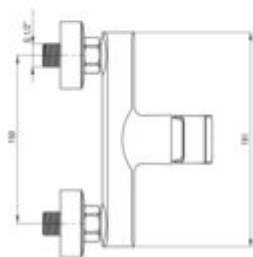

MARO

Shower mixer, wall-mounted

Product code: BLO_040M

EAN: 5908212005538

Color: chrome

Warranty [years]: 5

Mixer

Finish	chrome
Material	brass
Mixer type	single-handle, mixer
Installation method	wall-mounted
Flow class [l/min]	S - 15.1-19.8 l/min
Acoustic group [dB]	II (20 < x <= 30)

Mixer cartridge

Ceramic cartridge size	35 mm
------------------------	-------

Features:

- Only the best materials, the quality of which has been confirmed by laboratory tests
- Cleaning agent for fixtures in all colors available