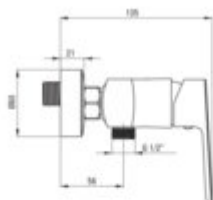

MARO

Shower mixer, wall-mounted

Product code: BLO_040M

EAN: 5908212005538

Color: chrome

Warranty [years]: 5

Mixer

Finish	chrome
Material	brass
Mixer type	single-handle, mixer
Installation method	wall-mounted
Flow class [l/min]	S - 15.1-19.8 l/min
Acoustic group [dB]	II (20 < x <= 30)

Mixer cartridge

Ceramic cartridge size	35 mm
------------------------	-------

Features:

- Only the best materials, the quality of which has been confirmed by laboratory tests
- Cleaning agent for fixtures in all colors available