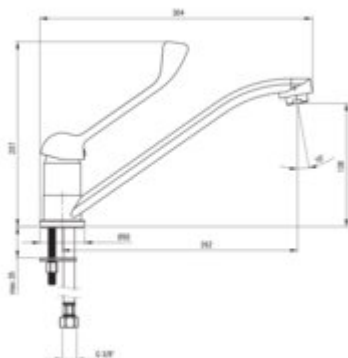

BORO Kitchen tap

Product code: BMO_060C

EAN: 5907650885368

Color: chrome

Warranty [years]: 7

Mixer

Finish	chrome
Material	brass
Installation method	standing
Flow class [l/min]	S - 15.1-19.8 l/min
Acoustic group [dB]	II (20 < x <= 30)
Clinic lever	yes

Mixer cartridge

Ceramic cartridge size	35 mm
------------------------	-------

Spout

Spout type	swivel
Mixer spout range [mm]	227
Material	steel 304

Aerator

Aerator type	honeycomb
Aerator size	M24

Connecting hose

Length [mm]	450
Installation thread	3/8"
Connection thread	M10

Features:

- Extended Clinic lever for easy operation
- Only the best materials, the quality of which has been confirmed by laboratory tests
- 45 cm connection hoses included
- The mixer is equipped with a stream aerator
- The mounting sleeve facilitates the installation of the mixer
- Cleaning agent for fixtures in all colors available