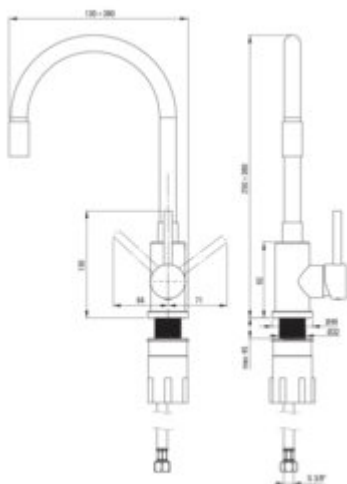

## Kitchen tap

**Product code:** BOC\_T720

**EAN:** 5907650866015

**Color:** anthracite, brushed steel

**Warranty [years]:** 7

### Mixer

Finish	steel, anthracite metallic
Material	steel 304
Mixer type	single-handle, mixer
Installation method	standing
Flow class [l/min]	A ≤ 15 (9.1 - 15)
Acoustic group [dB]	I (x ≤ 20)

### Mixer cartridge

Ceramic cartridge size	35 mm
------------------------	-------

### Connecting hose

Length [mm]	600
Installation thread	3/8"
Connection thread	M10