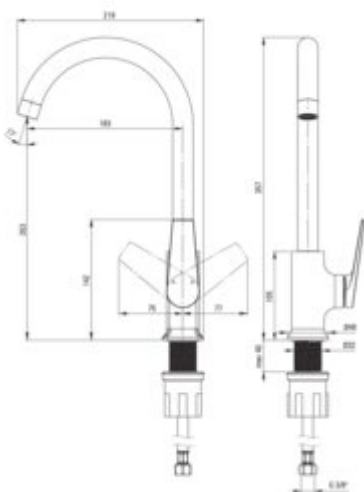

IVO Kitchen tap

Product code: BLI_062M

EAN: 5907650899181

Color: chrome

Warranty [years]: 5

Mixer

| | |
|-------------------------|----------------------|
| Finish | chrome |
| Material | brass |
| Mixer type | single-handle, mixer |
| Installation method | standing |
| Total mixer height [mm] | 357 |
| Flow class [l/min] | Z - 4-9 l/min |
| Acoustic group [dB] | II (20 < x <= 30) |

Mixer cartridge

| | |
|------------------------|-------|
| Ceramic cartridge size | 30 mm |
|------------------------|-------|

Spout

| | |
|------------------------|-----------|
| Spout type | swivel |
| Mixer spout range [mm] | 183 |
| Material | steel 304 |

Aerator

| | |
|--------------|-----------|
| Aerator type | honeycomb |
| Aerator size | M22 |

Connecting hose

| | |
|---------------------|------|
| Length [mm] | 350 |
| Installation thread | 3/8" |
| Connection thread | M10 |

Features:

- The mixer is equipped with a stream aerator
- The mixer body is made of the highest quality brass
- Z flow class (4-9 l/min) allowing for water consumption reduction
- The mounting sleeve facilitates the installation of the mixer
- 45 cm connection hoses included
- Only the best materials, the quality of which has been confirmed by laboratory tests
- Cleaning agent for fixtures in all colors available