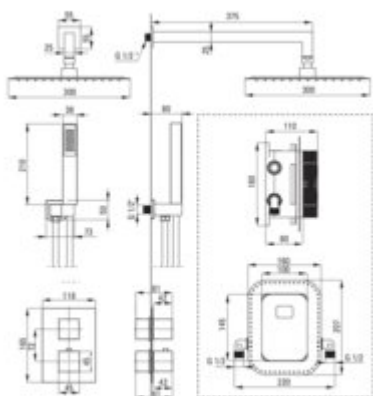

### Mixer (BXY\_0EAT)

Mixer type	Concealed BOX, thermostatic
Installation method	concealed

### Spout

Spout type	still
Range of shower/ bath spout [mm]	375

### Shower overhead

Shape	square
Material	steel 304
Width [mm]	300
Length [mm]	300
thickness	55
Anti-calc	yes
Number of functions	1
Stream type	rain
Quick response time for turning the water on and off	yes

### Hose

Length [mm]	1500
Braid material	PVC
Anti-twist	1