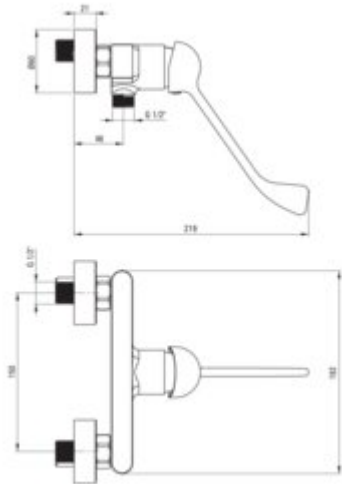

ALPINIA Shower mixer

Product code: BGA_N40C

EAN: 5908322038143

Color: nero

Warranty [years]: 7

Mixer

Finish	nero
Material	brass
Mixer type	single-handle, mixer
Installation method	wall-mounted
Flow class [l/min]	B ≤ 25.2 (19.9 - 25.2)
Acoustic group [dB]	I (x ≤ 20)
Clinic lever	yes

Mixer cartridge

Ceramic cartridge size	35 mm
------------------------	-------

Features:

- Innovative, durable and easy to clean Nero coating
- Extended Clinic lever for easy operation
- Cleaning agent for fixtures in all colors available
- Only the best materials, the quality of which has been confirmed by laboratory tests