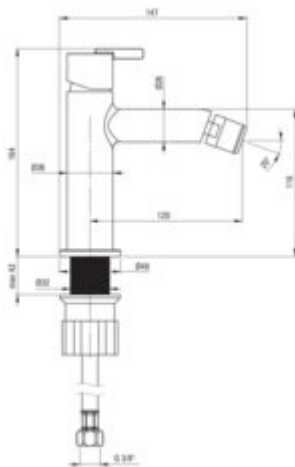

SILIA Bidet tap

Product code: BQS_D30M

EAN: 5907650818298

Color: titanium

Warranty [years]: 7

Mixer

Finish	titanium
Material	brass
Mixer type	single-handle, mixer
Installation method	standing
Total mixer height [mm]	164
Flow class [l/min]	Z - 4-9 l/min
Acoustic group [dB]	I (x <= 20)

Mixer cartridge

Ceramic cartridge size	25 mm
------------------------	-------

Spout

Spout type	still
Mixer spout range [mm]	120
Material	brass

Aerator

Aerator type	silicone
Aerator size	M16

Connecting hose

Length [mm]	450
Installation thread	3/8"
Connection thread	M10

Features:

- Deante Design Studio Collection
- Noble form and timeless simplicity
- Innovative, durable and easy to clean Titanium coating
- The mixer body is made of the highest quality brass
- 45 cm connection hoses included
- The mounting sleeve facilitates the installation of the mixer
- Only the best materials, the quality of which has been confirmed by laboratory tests
- The mixer is equipped with a stream aerator
- Z flow class (4-9 l/min) allowing for water consumption reduction
- Cleaning agent for fixtures in all colors available