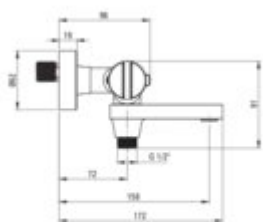

THERM

Bath mixer, thermostatic

Product code: BCH_A1BT

EAN: 5907650873310

Color: bianco

Warranty [years]: 7

Mixer

Finish	bianco
Material	brass
Mixer type	two-handle, thermostatic
Installation method	wall-mounted
Flow class [l/min]	A <= 15 (9.1 - 15)
Acoustic group [dB]	II (20 < x <= 30)
Check valves	yes

Mixer cartridge

Temperature lock	yes
------------------	-----

Spout

Spout type	foldable
Mixer spout range [mm]	158

Function switch

Switch type	spout integrated
-------------	------------------

Aerator

Aerator type	laminar, swivel
Aerator size	M24

Features:

- Thermostatic cartridge for precise water temperature setting
- The mixer body is made of the highest quality brass
- Only the best materials, the quality of which has been confirmed by laboratory tests
- 38°C temperature lock
- Ergonomic knobs
- Top grade brass
- Innovative and easy-to-maintain coating - bianco
- Combination of functionality and aesthetics
- A movable spout that is also a function switch
- Movable silicone aerator
- Reinforced check valves compensate for pressure surges
- Cleaning agent for fixtures in all colors available