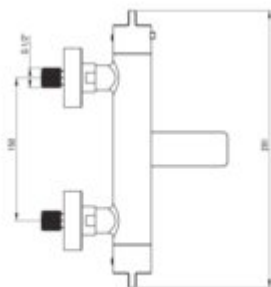

THERM

Bath mixer, thermostatic

Product code: BCH_A1BT

EAN: 5907650873310

Color: bianco

Warranty [years]: 7

Mixer

Finish	bianco
Material	brass
Mixer type	two-handle, thermostatic
Installation method	wall-mounted
Flow class [l/min]	A <= 15 (9.1 - 15)
Acoustic group [dB]	II (20 < x <= 30)
Check valves	yes

Mixer cartridge

Temperature lock	yes
------------------	-----

Spout

Spout type	foldable
Mixer spout range [mm]	158

Function switch

Switch type	spout integrated
-------------	------------------

Aerator

Aerator type	laminar, swivel
Aerator size	M24

Features:

- Thermostatic cartridge for precise water temperature setting
- The mixer body is made of the highest quality brass
- Only the best materials, the quality of which has been confirmed by laboratory tests
- 38°C temperature lock
- Ergonomic knobs
- Top grade brass
- Innovative and easy-to-maintain coating - bianco
- Combination of functionality and aesthetics
- A movable spout that is also a function switch
- Movable silicone aerator
- Reinforced check valves compensate for pressure surges
- Cleaning agent for fixtures in all colors available