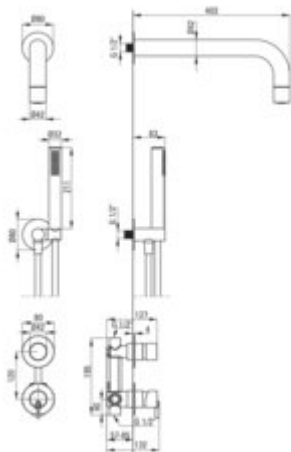

SILIA

Concealed shower set, with a fixed shower head

 deante

Product code: NQS_F9XK

EAN: 5907650819165

Color: brushed steel

Warranty [years]: 7

Mixer

Mixer type	single-handle, mixer
Installation method	concealed
Flow class [l/min]	S - 15.1-19.8 l/min
Acoustic group [dB]	I (x ≤ 20)

Spout

Spout type	still
Range of shower/ bath spout [mm]	382

Shower overhead

Shape	round
Material	brass
thickness	42
Diameter [mm]	42
Anti-calc	yes
Number of functions	1
Stream type	rain

Hand shower

Number of functions	1
Anti-calc	yes
Stream type	rain
Additional features	cool-out

Hose

Length [mm]	1500
Braid material	PVC
Anti-twist	1

Angled hose connector

Finish	steel
Connection type	for the hose with hand shower holder
Shape	round
Material	brass
Connection thread	yes
Concealed mounting	yes