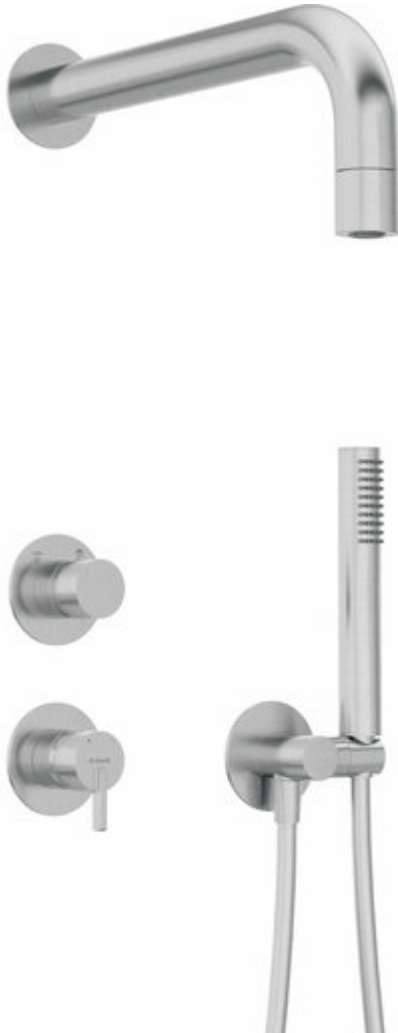

SILIA

Concealed shower set, with a fixed shower head

 deante

Product code: NQS_F9XK

EAN: 5907650819165

Color: brushed steel

Warranty [years]: 7

Mixer

Mixer type	single-handle, mixer
Installation method	concealed
Flow class [l/min]	S - 15.1-19.8 l/min
Acoustic group [dB]	I (x ≤ 20)

Spout

Spout type	still
Range of shower/ bath spout [mm]	382

Shower overhead

Shape	round
Material	brass
thickness	42
Diameter [mm]	42
Anti-calc	yes
Number of functions	1
Stream type	rain

Hand shower

Number of functions	1
Anti-calc	yes
Stream type	rain
Additional features	cool-out

Hose

Length [mm]	1500
Braid material	PVC
Anti-twist	1

Angled hose connector

Finish	steel
Connection type	for the hose with hand shower holder
Shape	round
Material	brass
Connection thread	yes
Concealed mounting	yes