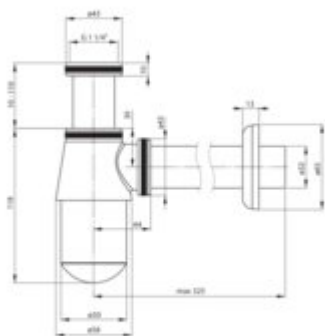

Washbasin waste kit

Product code: NHC_0311
EAN: 5908212083253
Color: chrome
Warranty [years]: 2

Finish	chrome
External elements color	chrome
Decorative siphon	yes
Cleaning method	from the bottom
Shape	round
Siphon type	bottle-type
Connector diameter [mm]	32
Drain diameter	1 1/4"