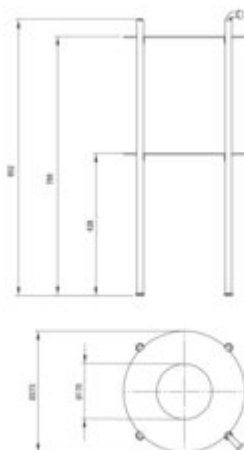

SILIA

Standing bathroom console

Product code: CKS_R36A

EAN: 5908322031281

Color: brushed gold

Warranty [years]: 2

Furniture

Finish	brushed gold
Installation method	standing
Width [mm]	365
Height [mm]	845
Depth [mm]	365
Material	stainless steel
Adjustable feet	yes
Towel hanger	yes
Mounting kit included	no

Features:

- Innovative and easy to maintain brushed gold coating
- Coating applied using the PVD method
- Deante Design Studio Collection
- Harmony and symmetry in your bathroom
- A console dedicated to washbasins from the Silia collection
- Practical shelf for cosmetics
- Useful towel hook
- Dedicated cleaning agent, safe for cleaned surfaces