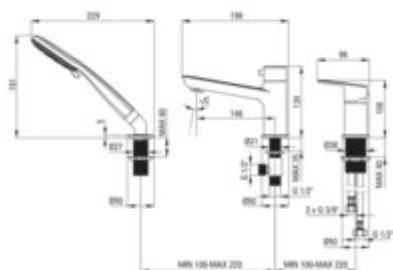

## Bath mixer, 3-hole

Product code: BQA\_R13M

EAN: 5907650833239

Color: brushed gold

Warranty [years]: 7

### Mixer

|                         |                      |
|-------------------------|----------------------|
| Finish                  | brushed gold         |
| Material                | brass                |
| Mixer type              | single-handle, mixer |
| Installation method     | standing             |
| Total mixer height [mm] | 191                  |
| Flow class [l/min]      | A <= 15 (9.1 - 15)   |
| Acoustic group [dB]     | I (x <= 20)          |

### Mixer cartridge

|                        |       |
|------------------------|-------|
| Ceramic cartridge size | 35 mm |
|------------------------|-------|

### Connecting hose

|                     |      |
|---------------------|------|
| Length [mm]         | 450  |
| Installation thread | 3/8" |
| Connection thread   | M12  |