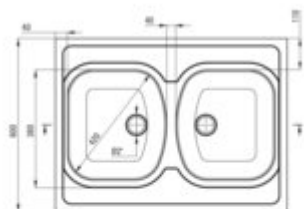

TANGO

Steel sink, 2-bowl

Product code: ZM6_3200

EAN: 5907650845836

Color: décor

Warranty [years]: 2

Sink

Finish	décor
Surface type	décor
Material	steel 201
Installation method	lay-on
Number of bowls	2
Minimum cabinet width [mm]	800
Width [mm]	600
Length [mm]	800
Height [mm]	130
Bowl depth [mm]	130
2nd bowl depth [mm]	130
Reversible	no
Equipped with accessories	yes
Drain diameter	2"

Sink waste kit

Finish	steel
Plug type	manual
Low siphon/ Space saver	yes
possibility to connect a dishwasher/ washing machine	yes

Features:

- High-strength stainless steel
- The sink is equipped with fittings with a connection to the dishwasher
- Natural antiseptic properties of steel
- The décor finish has increased scratch resistance
- Dedicated cleaning agent, safe for cleaned surfaces
- Self-drilling tap hole - without voiding the warranty.