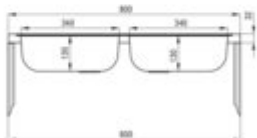

TANGO

Steel sink, 2-bowl

Product code: ZM6_3200

EAN: 5907650845836

Color: décor

Warranty [years]: 2

Sink

Finish	décor
Surface type	décor
Material	steel 201
Installation method	lay-on
Number of bowls	2
Minimum cabinet width [mm]	800
Width [mm]	600
Length [mm]	800
Height [mm]	130
Bowl depth [mm]	130
2nd bowl depth [mm]	130
Reversible	no
Equipped with accessories	yes
Drain diameter	2"

Sink waste kit

Finish	steel
Plug type	manual
Low siphon/ Space saver	yes
possibility to connect a dishwasher/ washing machine	yes

Features:

- High-strength stainless steel
- The sink is equipped with fittings with a connection to the dishwasher
- Natural antiseptic properties of steel
- The décor finish has increased scratch resistance
- Dedicated cleaning agent, safe for cleaned surfaces
- Self-drilling tap hole - without voiding the warranty.