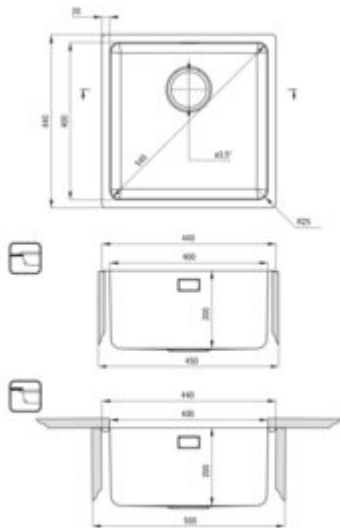

EGERIA
Steel sink, 1-bowl

Product code: ZPE_010B
EAN: 5908212048429
Color: brushed steel
Warranty [years]: 2

Sink

Finish	steel
Surface type	brushed
Material	steel 304
Installation method	inset, undermount
Number of bowls	1
Minimum cabinet width [mm]	450
Width [mm]	440
Length [mm]	440
Height [mm]	200
Bowl depth [mm]	200
Cut-out Length [mm]	420
Cut-out Width [mm]	420
Cut-out Length [mm]	400
Cut-out Width [mm]	400
Steel thickness [mm]	1
Reversible	no
Equipped with accessories	yes
Drain diameter	3.5"
Additional features	drain cover included

Sink waste kit

Finish	steel
Plug type	manual
Low siphon/ Space saver	yes
possibility to connect a dishwasher/ washing machine	yes

Features:

- Drain cover
- High-strength stainless steel
- The sink is equipped with fittings with a connection to the dishwasher
- Natural antiseptic properties of steel
- Dedicated cleaning agent, safe for cleaned surfaces
- Space-saving siphon which facilitates e.g. sorting waste