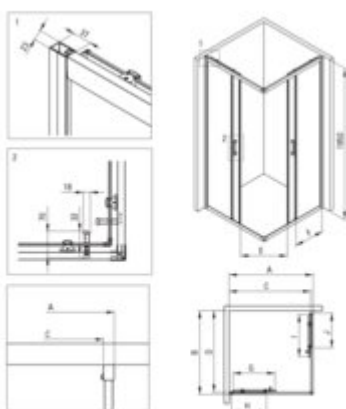

FUNKIA EVO

Shower cabin with tray, square

Product code: KYCZD088P

EAN: 5908027202184

Color: titanium

Warranty [years]: 5

Showe cabin

Finish	titanium
Shape	square
Width [mm]	800
Length [mm]	800
Height [mm]	1950
Glass finish	transparent
Glass thickness [mm]	5
Active cover	yes
Adjustment range up to [mm]	20
Masking of assembly elements	yes
Profiles levelling the curvature of the walls	yes
Reversible doors	yes
Installation without shower tray possible	yes
Double top rollers with ball bearings	yes
Detachable lower rollers	yes
Quick assembly with clips	yes

Shower tray

Finish	white
Material	acrylic
Shape	square
Width [mm]	800
Length [mm]	800
Height [mm]	160
Depth [mm]	50
Installation method	on the floor level
Drain diameter	50
Equipped with a height-adjustable foot	yes
Housing integrated with the shower tray	yes
Non-slip lugs	yes

Features:

- An innovative combination of granite and steel
- Hydrophobic Active-Cover coating that makes it easier for water to run off the glass
- Safe and durable tempered glass
- Covering of assembly elements
- Dedicated cleaning agent, safe for cleaned surfaces
- Dedicated to Active Cover surfaces
- Double top rollers with ball bearings
- Bottom rollers allow for the door detachment and easier product care
- Resistance to impacts, chemicals and stains in accordance with PN-EN 14428+A1:2008 norm, c
- The profile system makes it possible to reduce the curvature of the walls
- Only the best materials, the quality of which has been confirmed by laboratory tests
- Durable acrylic material that maintains its shine and color
- Cover integrated with the shower tray