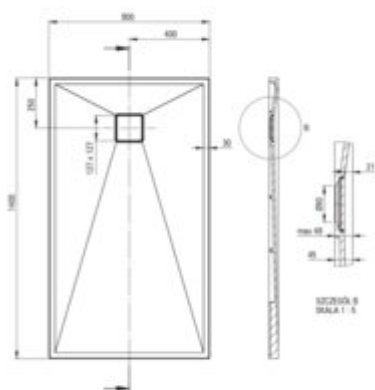

CORREO Granite shower tray, rectangular

Product code: KQR_A48B

EAN: 5907650821236

Color: alabaster

Warranty [years]: 10

Finish	white
Material	granite
Shape	rectangular
Width [mm]	800
Length [mm]	1400
Height [mm]	45
Installation method	directly on the spout, on the construction material support, on the floor level
Drain diameter	90
possibility to cut to size	yes
Hydrophobicity	yes

Features:

- Properties of Deante granite: resistance to impact, high temperature, discoloration, therm
- Hydrophobic properties repel water molecules
- For installation at floor level, directly on the screed or supported by construction mater
- Possibility of cutting the granite shower tray
- Warning! The NHC_029C siphon fits this shower tray
- Warning! The NHC_029D siphon fits this shower tray
- Only the best materials, the quality of which has been confirmed by laboratory tests
- Dedicated cleaning agent, safe for cleaned surfaces
- Anti-slip properties of granite shower trays
- The finish enriched with silver ions adds antiseptic properties