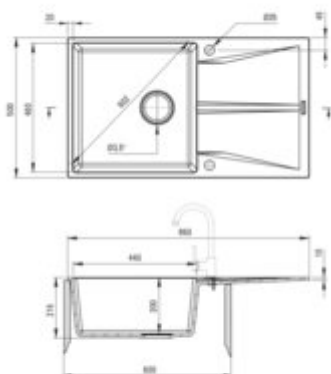

CORIO

Granite sink, 1-bowl with drainer

Product code: ZRC_211A

EAN: 5907650865674

Color: graphite

Warranty [years]: 18

Sink

Finish	graphite
Surface type	matte
Material	granite
Installation method	inset, flush
Number of bowls	1
Minimum cabinet width [mm]	600
Width [mm]	500
Length [mm]	860
Height [mm]	216
Cut-out Length [mm]	840
Cut-out Width [mm]	480
Reversible	yes
Equipped with accessories	yes
Drain diameter	3.5"
Number of holes	2
Number of pre-drilled holes	2

Sink waste kit

Finish	steel
Plug type	manual
Low siphon/ Space saver	yes
possibility to connect a dishwasher/ washing machine	yes

Features:

- The finish enriched with silver ions adds antiseptic properties
- Properties of Deante granite: resistance to impact, high temperature, discoloration, therm
- Hydrophobic properties repel water molecules
- Longest, 18 years warranty
- Space-saving siphon which facilitates e.g. sorting waste
- Dedicated cleaning agent, safe for cleaned surfaces
- Reversible sink - possibility to install the bowl on the left or the right side