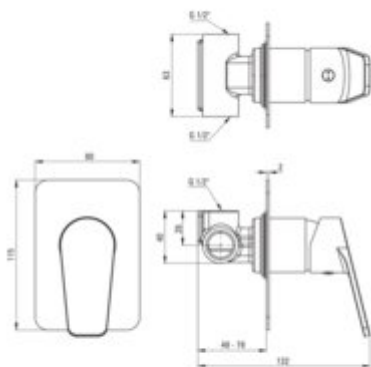

JASMIN

Shower mixer, concealed

Product code: BGJ_N44L

EAN: 5908212097748

Color: nero

Warranty [years]: 7

Mixer

Finish	nero
Material	brass
Mixer type	mixer, single-handle
Installation method	concealed
Flow class [l/min]	S - 15.1-19.8 l/min
Acoustic group [dB]	I (x <= 20)

Mixer cartridge

Ceramic cartridge size	35 mm
------------------------	-------

Features:

- The mixer body is made of the highest quality brass
- Flush-mounted installation ensures the aesthetics of the bathroom
- Innovative, durable and easy to clean Nero coating
- Only the best materials, the quality of which has been confirmed by laboratory tests
- Cleaning agent for fixtures in all colors available
- The faucet includes a concealed element