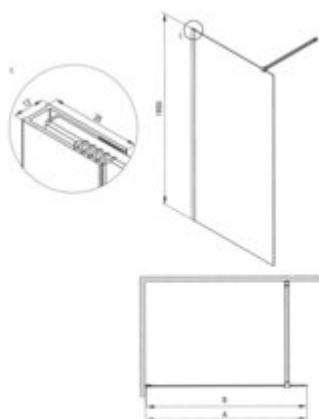

PRIZMA
Shower wall, walk-in

Product code: KTJ_D37P

EAN: 5907650885511

Color: titanium

Warranty [years]: 5

Model	Size	A (mm)	B (mm)
KTJ_A327P	900x1950	800	1950
KTJ_A328P	900x1950	900	1950
KTJ_A329P	900x1950	1000	1950
KTJ_A330P	1050x1950	900	1950
KTJ_A331P	1050x1950	1000	1950
KTJ_A332P	1200x1950	1100	1950

Shower door

rails adjustable stiffening the cabin

Showe cabin

Finish	titanium
Width [mm]	700
Height [mm]	1950
Glass finish	transparent
Glass thickness [mm]	6
Active cover	yes
Side dimension [mm]	680
Reversible doors	yes
Installation without shower tray	yes possible