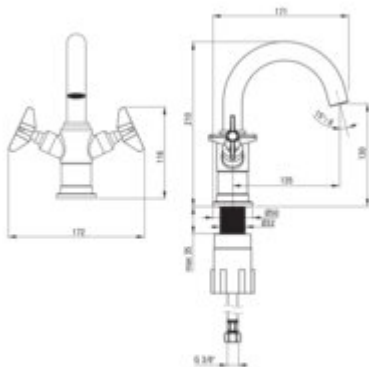

### Mixer

Finish	nero
Material	brass
Mixer type	two-handle
Installation method	standing
Total mixer height [mm]	210
Flow class [l/min]	A <= 15 (9.1 - 15)
Acoustic group [dB]	I (x <= 20)

### Mixer cartridge

Ceramic cartridge size	1/2"
------------------------	------

### Spout

Spout type	swivel
Mixer spout range [mm]	135
Material	stainless steel

### Connecting hose

Length [mm]	450
Installation thread	3/8"
Connection thread	M10