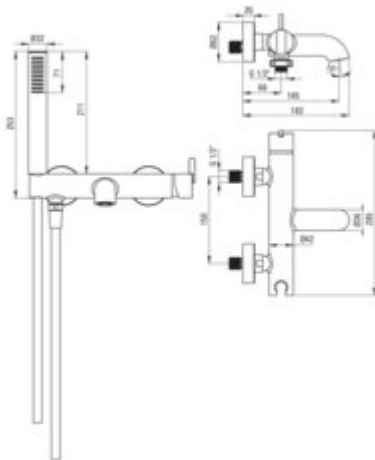

### Mixer

Finish	bianco
Material	brass
Mixer type	single-handle, mixer
Installation method	wall-mounted

### Mixer cartridge

Ceramic cartridge size	35 mm
------------------------	-------

### Hose

Length [mm]	1500
Anti-twist	1