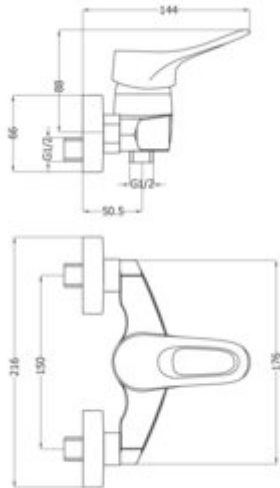

VERO

Shower mixer, wall-mounted

Product code: BOW_040M

EAN: 5908212061039

Color: chrome

Warranty [years]: 5

Mixer

Finish	chrome
Material	brass
Mixer type	mixer, single-handle
Installation method	wall-mounted
Total mixer height [mm]	136
Flow class [l/min]	S - 15.1-19.8 l/min
Acoustic group [dB]	I (x <= 20)

Mixer cartridge

Ceramic cartridge size	40 mm
------------------------	-------

Features:

- Cleaning agent for fixtures in all colors available