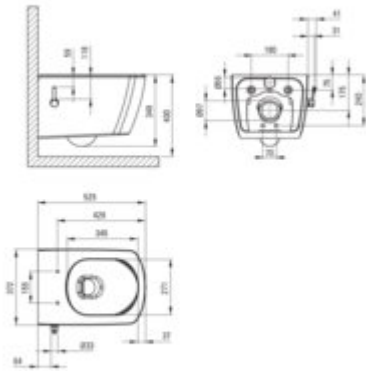

BLUR

Toilet bowl, with bidet function

Product code: CDZ_NWPW

EAN: 5907650892885

Color: nero

Warranty [years]: 10

Finish	white
Material	ceramic
with bidet function	yes
Type	wall-mounted
Rim type	rimless
Hidden mountings	yes
Width [mm]	372
Length [mm]	525
Height [mm]	349
Mounting holes spacing / Axis [mm]	180
Toilet seat	included
Mounting kit included	yes
Additional features	toilet seat included

Features:

- Hard and durable ceramics does not lose its properties with long use
- Antibacterial coating, preventing the growth of microorganisms
- Soft-close toilet seat included
- Mounting system with hidden fixings
- Soft-closing toilet seat
- Dedicated cleaning agent, safe for cleaned surfaces
- A thin and delicate slim type toilet seat
- Hygienic certificate of the National Institute of Hygiene confirming the product's complia