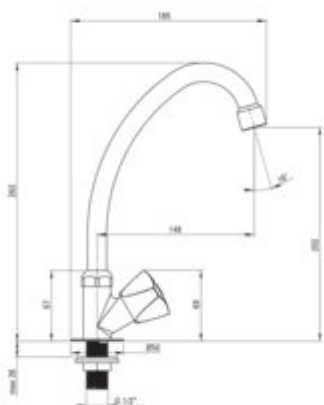

Washbasin tap

Product code: BEZ_026L

EAN: 5907650873655

Color: chrome

Warranty [years]: 2

Mixer

Finish	chrome
Material	brass, stainless steel
Mixer type	for cold water, for mixed water
Installation method	standing
Total mixer height [mm]	260
Flow class [l/min]	S - 15.1-19.8 l/min
Acoustic group [dB]	II (20 < x <= 30)

Mixer cartridge

Ceramic cartridge size	1/2"
------------------------	------

Spout

Spout type	swivel
Mixer spout range [mm]	146
Material	stainless steel

Aerator

Aerator type	honeycomb
Aerator size	M24

Features:

- The mixer body is made of the highest quality brass
- The mixer is equipped with a stream aerator
- Universal tap for cold or mixed water
- The mounting sleeve facilitates the installation of the mixer
- Only the best materials, the quality of which has been confirmed by laboratory tests
- Cleaning agent for fixtures in all colors available