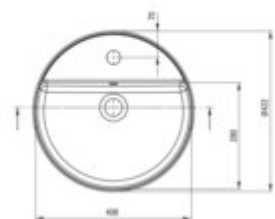

ROUND Ceramic washbasin, countertop

Product code: CGR_AU4B

EAN: 5908212040607

Color: matte white

Warranty [years]: 10

Finish	white
Material	ceramic
Installation method	countertop/standing
Height [mm]	120
Depth [mm]	97
Hole for the tap	yes

Features:

- Hard and durable ceramics does not lose its properties with long use
- Delicate matte white with a velvety finish
- Only the best materials, the quality of which has been confirmed by laboratory tests
- Dedicated cleaning agent, safe for cleaned surfaces