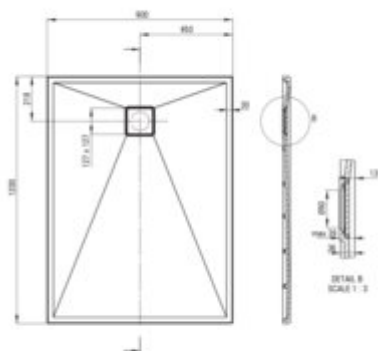

CORREO

Granite shower tray, rectangular

Product code: KQR_A43B

EAN: 5907650878919

Color: alabaster

Warranty [years]: 10

Finish	white
Material	granite
Shape	rectangular
Width [mm]	900
Length [mm]	1200
Height [mm]	36
Installation method	on the floor level, on the construction material support, directly on the spout
Drain diameter	90
possibility to cut to size	yes
Hydrophobicity	yes

Features:

- Dedicated cleaning agent, safe for cleaned surfaces
- Hydrophobic properties repel water molecules
- Properties of Deante granite: resistance to impact, high temperature, discoloration, therm
- For installation at floor level, directly on the screed or supported by construction mater
- Possibility of cutting the granite shower tray
- Warning! The NHC_029C siphon fits this shower tray
- Warning! The NHC_029D siphon fits this shower tray
- Only the best materials, the quality of which has been confirmed by laboratory tests
- Anti-slip properties of granite shower trays
- The finish enriched with silver ions adds antiseptic properties