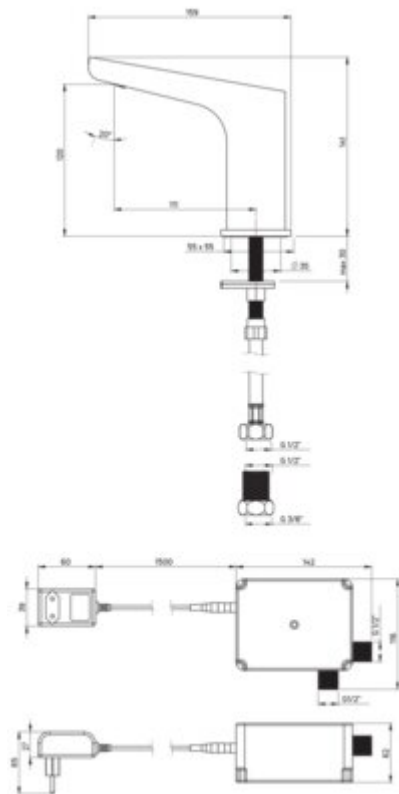

HIACYNT

Washbasin tap, contactless

Product code: BQH_028V

EAN: 5908212089408

Color: chrome

Warranty [years]: 7

Mixer

Finish	chrome
Material	brass
Mixer type	sensor
Installation method	standing
Total mixer height [mm]	141
Flow class [l/min]	Z - 4-9 l/min
Acoustic group [dB]	I (x <= 20)
Check valves	yes

Spout

Spout type	still
Mixer spout range [mm]	111
Material	brass

Aerator

Aerator type	swivel, flat
Aerator size	M24

Connecting hose

Length [mm]	450
Installation thread	1/2"
Connection thread	M8

Features:

- The mixer body is made of the highest quality brass
- Contactless tap with a motion sensor
- The mixer is equipped with a stream aerator
- The movable aerator allows you to direct the water stream
- 45 cm connection hoses included
- Z flow class (4-9 l/min) allowing for water consumption reduction
- The mixer is equipped with non-return valves so that the mixed water does not flow back in
- Modern design with a hint of timelessness
- Only the best materials, the quality of which has been confirmed by laboratory tests
- The mixer is manufactured in Poland, with the utmost care for product quality.
- Cleaning agent for fixtures in all colors available