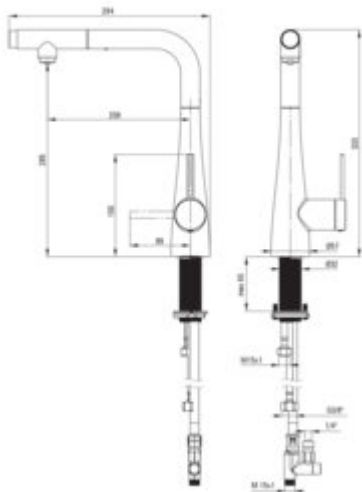

ERIDAN

Kitchen tap, with water filter connection

Product code: BRE_R75M

EAN: 5907650864080

Color: brushed gold

Warranty [years]: 7

deante

Mixer

Finish	brushed gold
Material	steel 304
Mixer type	single-handle, mixer, for the water filter connection
Installation method	standing
Total mixer height [mm]	333
Flow class [l/min]	Z - 4-9 l/min
Acoustic group [dB]	I (x ≤ 20)

Mixer cartridge

Ceramic cartridge size	35 mm

Spout

Spout type	pull-out
Material	stainless steel

Aerator

Aerator type	honeycomb
Aerator size	M24

Connecting hose

Length [mm]	600
Installation thread	3/8"

Features:

- Deante Design Studio Collection
- Z flow class (4-9 l/min) allowing for water consumption reduction
- 45 cm connection hoses included
- The mounting sleeve facilitates the installation of the mixer
- The mixer with functional pull-out spout
- The tap can be mounted even very close to the wall
- Pull-out spout for filtered water
- Innovative and easy to maintain brushed gold coating
- The mixer is equipped with a stream aerator
- Only the best materials, the quality of which has been confirmed by laboratory tests
- Coating applied using the PVD method