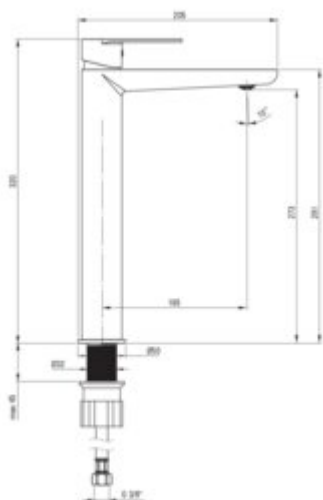

## Mixer

Finish	nero
Material	brass
Mixer type	single-handle, mixer
Installation method	standing
Total mixer height [mm]	320
Flow class [l/min]	Z - 4-9 l/min
Acoustic group [dB]	I (x <= 20)

## Mixer cartridge

Ceramic cartridge size	35 mm
------------------------	-------

## Spout

Spout type	still
Mixer spout range [mm]	165
Material	brass

## Connecting hose

Length [mm]	600
Installation thread	3/8"
Connection thread	M10