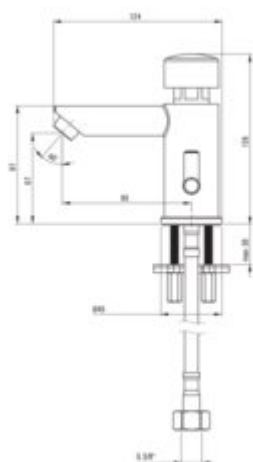

PRESS

Washbasin tap, self-closing

Product code: BBH_029R

EAN: 5907650870128

Color: chrome

Warranty [years]: 7

Mixer

Finish	chrome
Material	brass
Mixer type	press
Installation method	standing
Total mixer height [mm]	126
Flow class [l/min]	A <= 15 (9.1 - 15)
Acoustic group [dB]	II (20 < x <= 30)
Check valves	yes

Spout

Mixer spout range [mm]	95
------------------------	----

Aerator

Aerator type	laminar
Aerator size	M18

Connecting hose

Length [mm]	450
Installation thread	3/8"
Connection thread	M10

Features:

- The mixer is equipped with a stream aerator
- Only the best materials, the quality of which has been confirmed by laboratory tests
- The mixer body is made of the highest quality brass
- PRESS type mixer self closing
- The mixer is equipped with non-return valves so that the mixed water does not flow back in
- 45 cm connection hoses included
- Dedicated cleaning agent, safe for cleaned surfaces