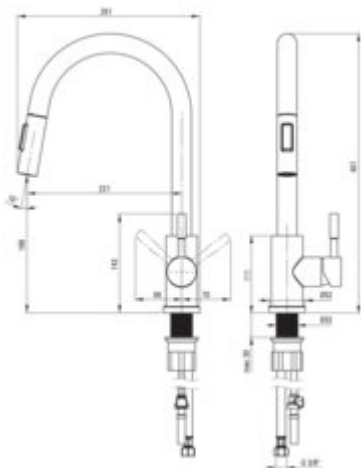

LIMA

Kitchen tap

Product code: BBM_N72M

EAN: 5907650809272

Color: nero

Warranty [years]: 7

Mixer

Finish	nero
Material	steel 304
Mixer type	single-handle, mixer
Installation method	standing
Total mixer height [mm]	401
Flow class [l/min]	Z - 4-9 l/min
Acoustic group [dB]	II (20 < x <= 30)
Check valves	no

Mixer cartridge

Ceramic cartridge size	35 mm
------------------------	-------

Spout

Spout type	pull-out, swivel
Mixer spout range [mm]	221
Material	stainless steel

Aerator

Aerator type	honeycomb
--------------	-----------

Connecting hose

Length [mm]	450
Installation thread	3/8"
Connection thread	M8

Hose

Length [mm]	1500
-------------	------

Hand shower

Number of functions	2
---------------------	---

Features:

- The mixer with functional pull-out spout
- 2-function hand shower (rain and air stream)
- The mounting sleeve facilitates the installation of the mixer
- 45 cm connection hoses included
- Z flow class (4-9 l/min) allowing for water consumption reduction
- The mixer is equipped with non-return valves so that the mixed water does not flow back in
- Innovative, durable and easy to clean Nero coating
- The mixer is equipped with a stream aerator
- Only the best materials, the quality of which has been confirmed by laboratory tests
- Cleaning agent for fixtures in all colors available