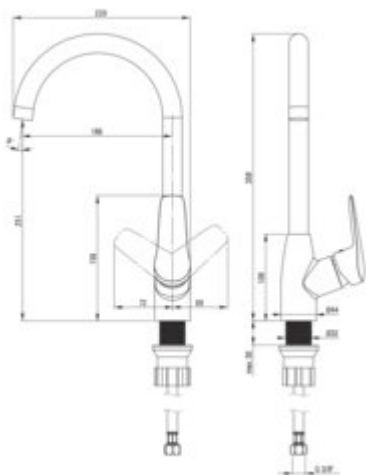

## Mixer

Finish	chrome
Material	brass
Mixer type	single-handle, mixer
Installation method	standing
Total mixer height [mm]	340
Flow class [l/min]	S - 15.1-19.8 l/min
Acoustic group [dB]	II (20 < x <= 30)

## Mixer cartridge

Ceramic cartridge size	35 mm
------------------------	-------

## Spout

Spout type	swivel
Mixer spout range [mm]	181
Material	steel 304

## Connecting hose

Length [mm]	350
Installation thread	3/8"
Connection thread	M10